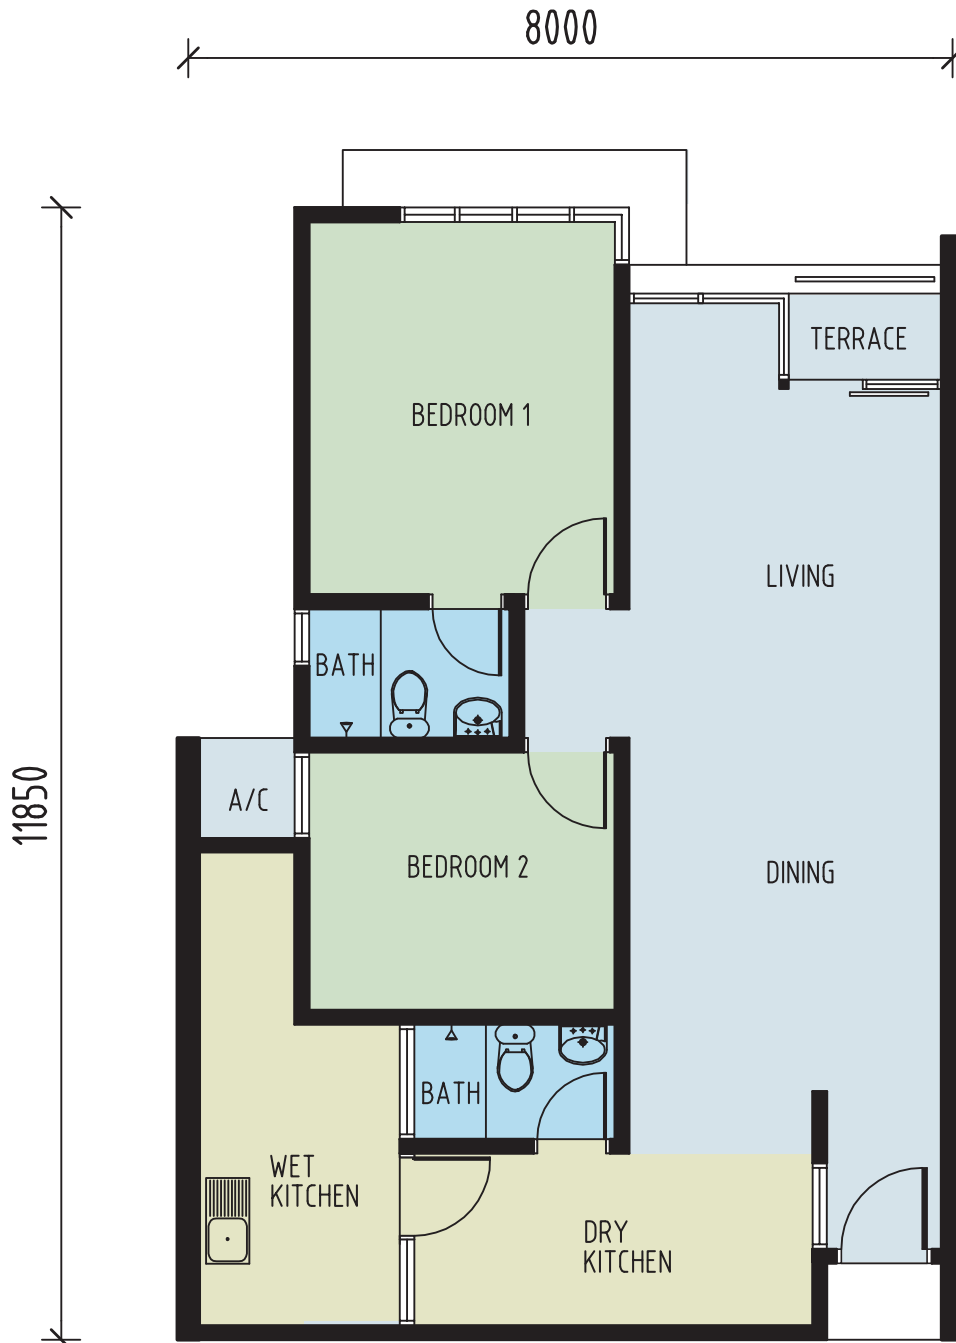

Type J - 906 sq.ft.

The floor plans above are subject to change without prior notice. Please refer to the SPA for the final unit type and specifications.