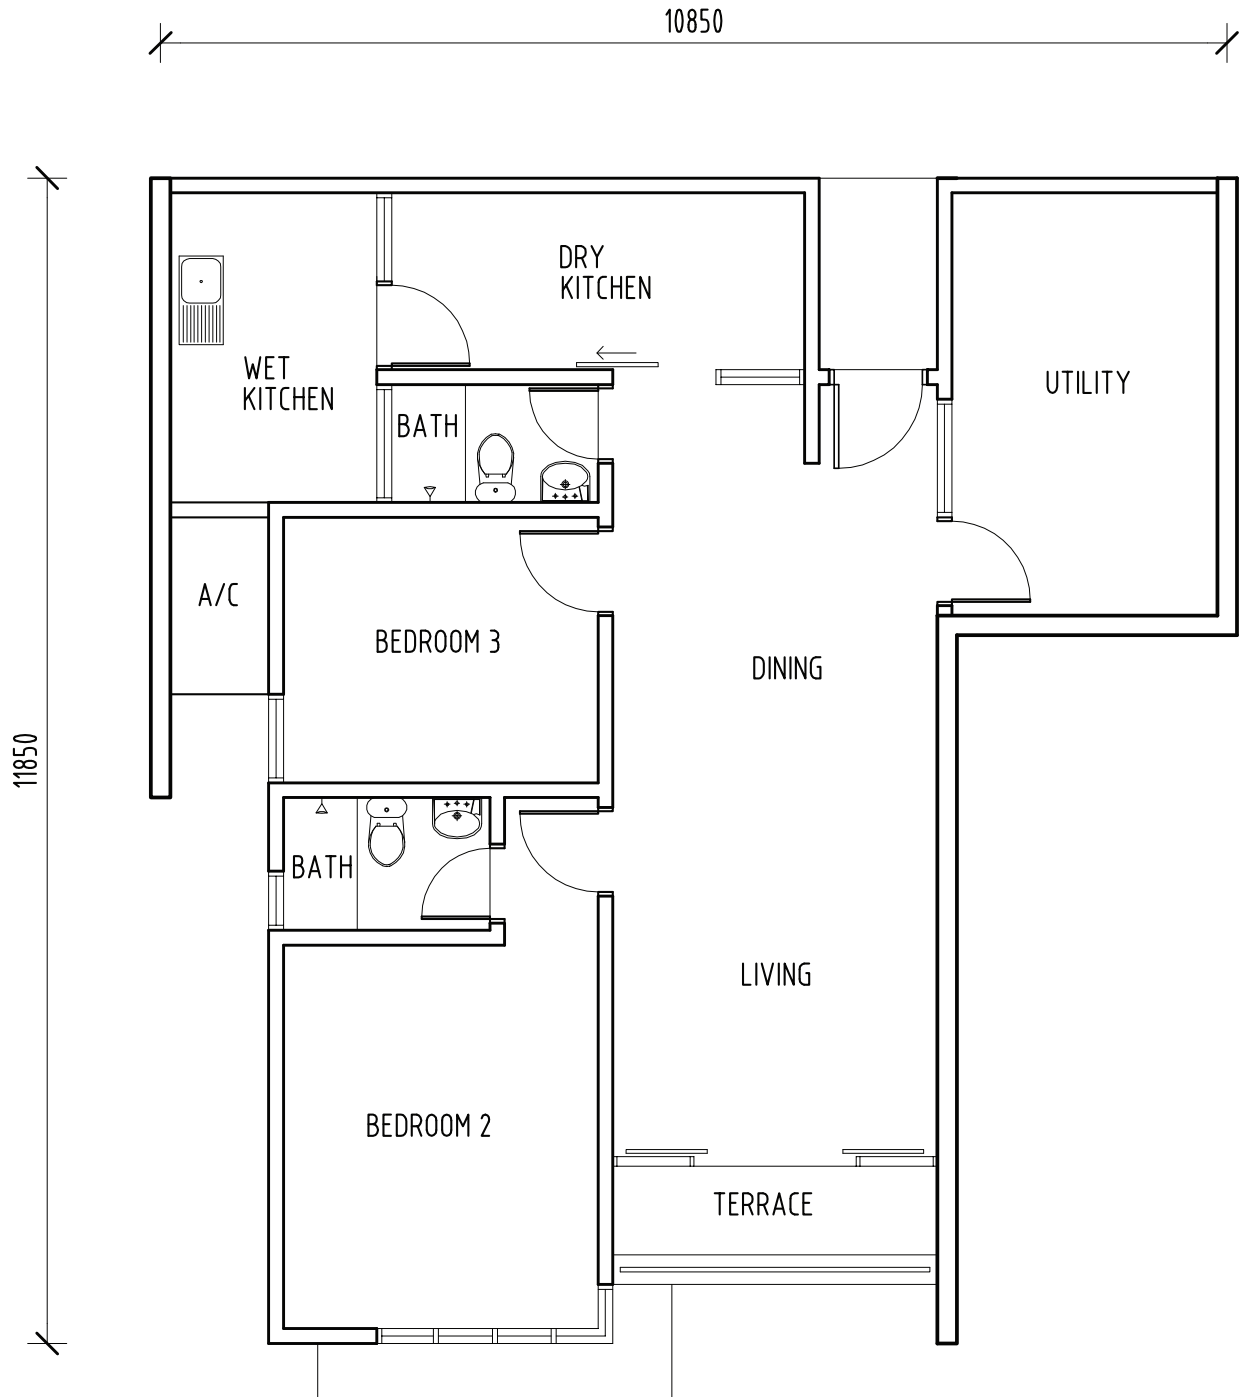

Type E - 1,044 sq.ft.

The floor plans above are subject to change without prior notice. Please refer to the SPA for the final unit type and specifications.