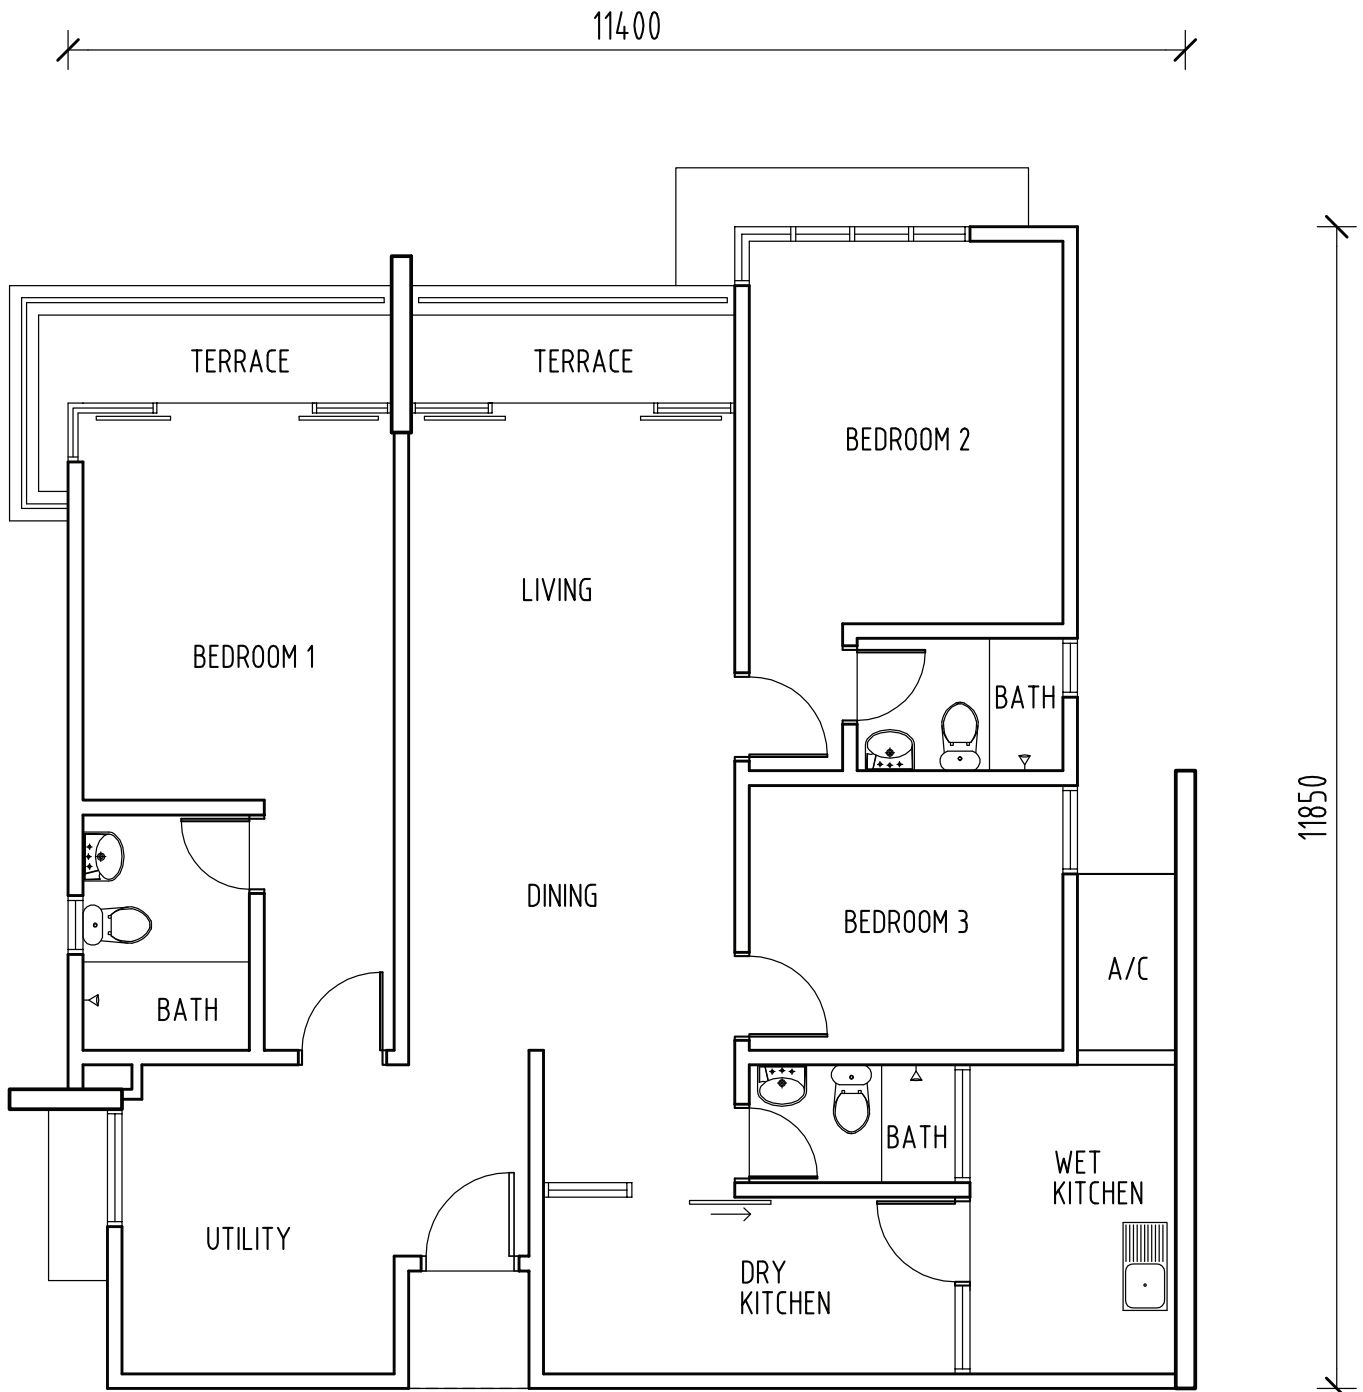

Type D - 1,257 sq.ft.

The floor plans above are subject to change without prior notice. Please refer to the SPA for the final unit type and specifications.