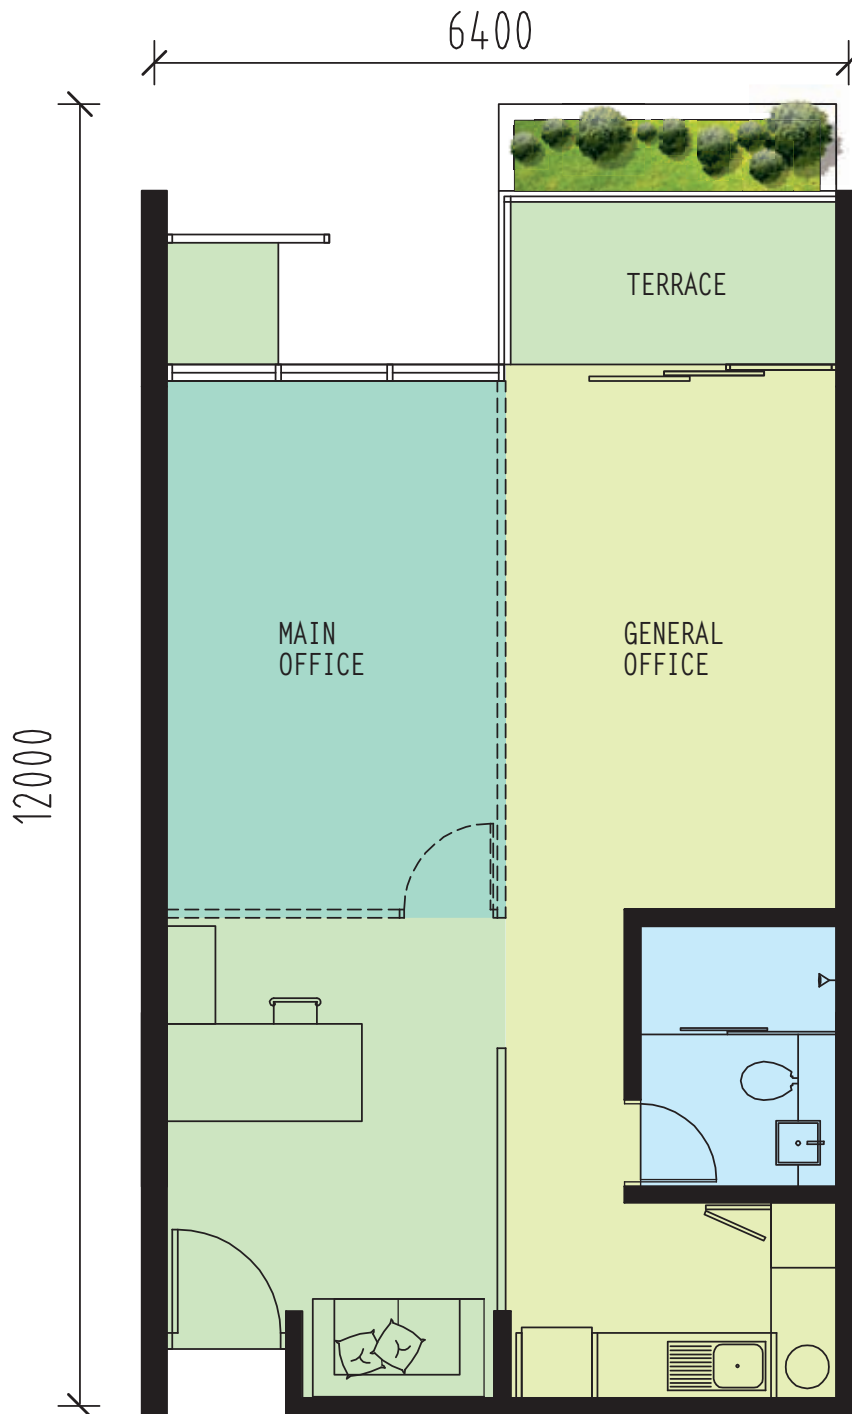

Block F
Type A - 708 sq.ft.

The floor plans above are subject to change without prior notice. Please refer to the SPA for the final unit type and specifications.